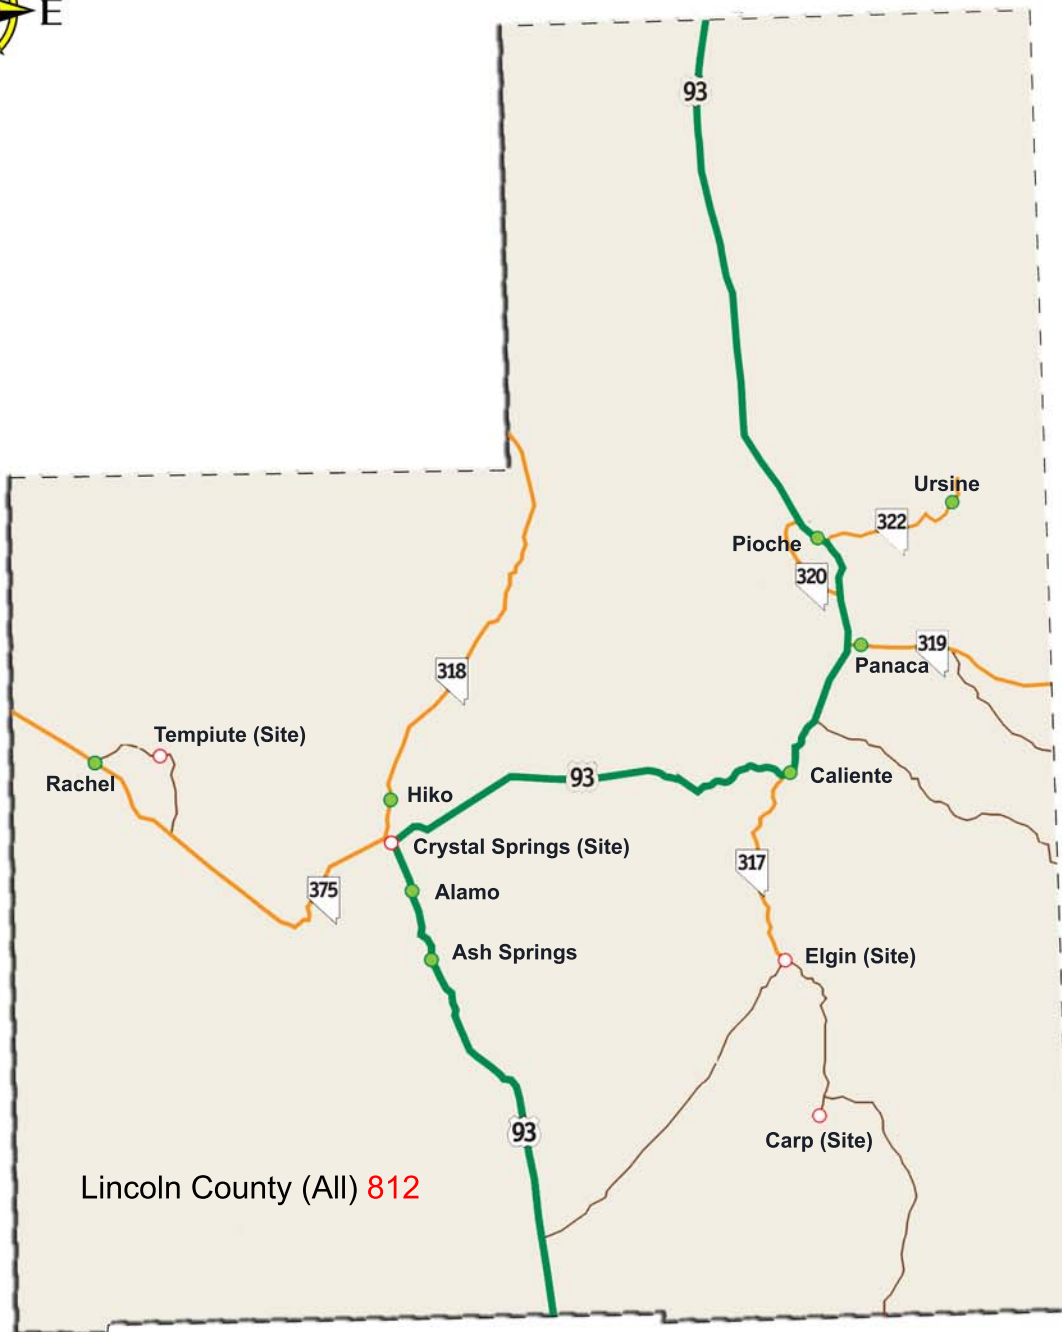

MLS Area Map - Nye County

REV: May 2005

Greater Las Vegas Association of REALTORS®
1750 E. Sahara Avenue
Las Vegas, NV 89104
(702) 784-5000 - (702)784-5060 FAX

MLS Area Map - Lincoln County

REV: August 2006